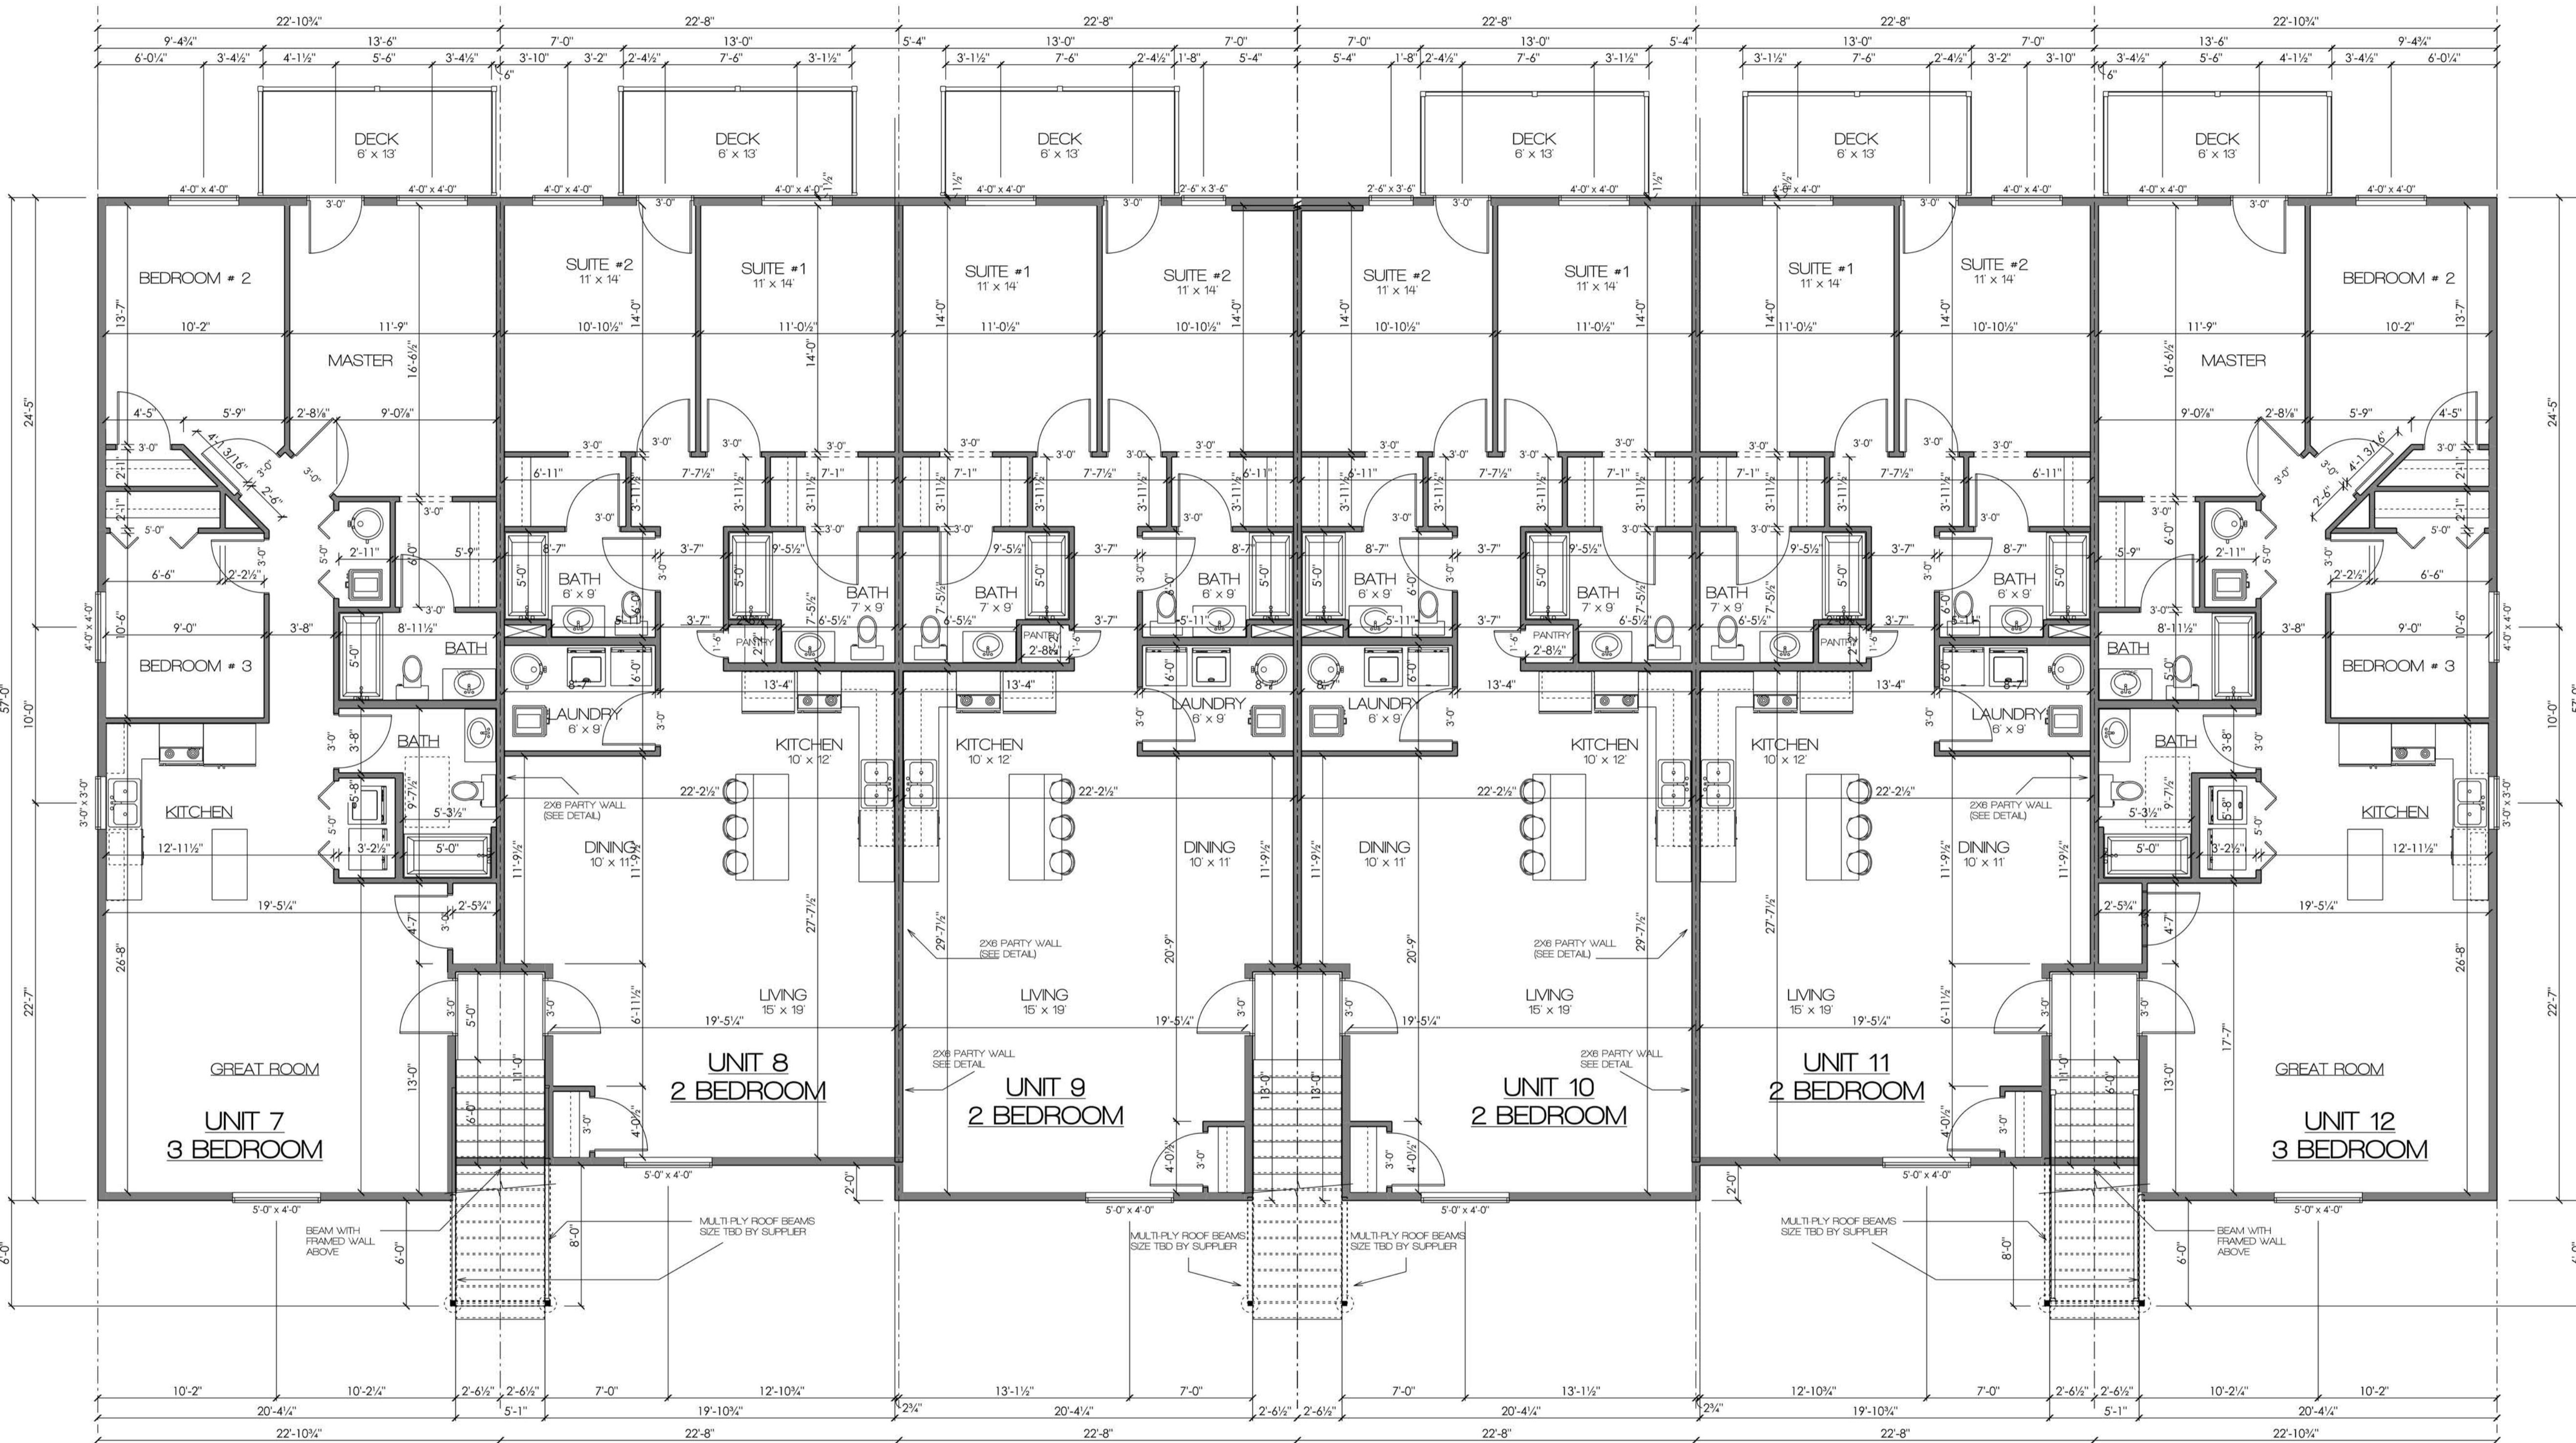

**1260 E MINNESOTA ST,
RAPID CITY, SD 57702**

AREA SCHEDULE	
NAME	AREA
UNIT 7	1272 sq ft.
UNIT 8	1219 sq ft.
UNIT 9	1259 sq ft.
UNIT 10	1259 sq ft.
UNIT 11	1219 sq ft.
UNIT 12	1272 sq ft.

SECOND FLOOR PLAN
SCALE: 3/16" = 1'-0"