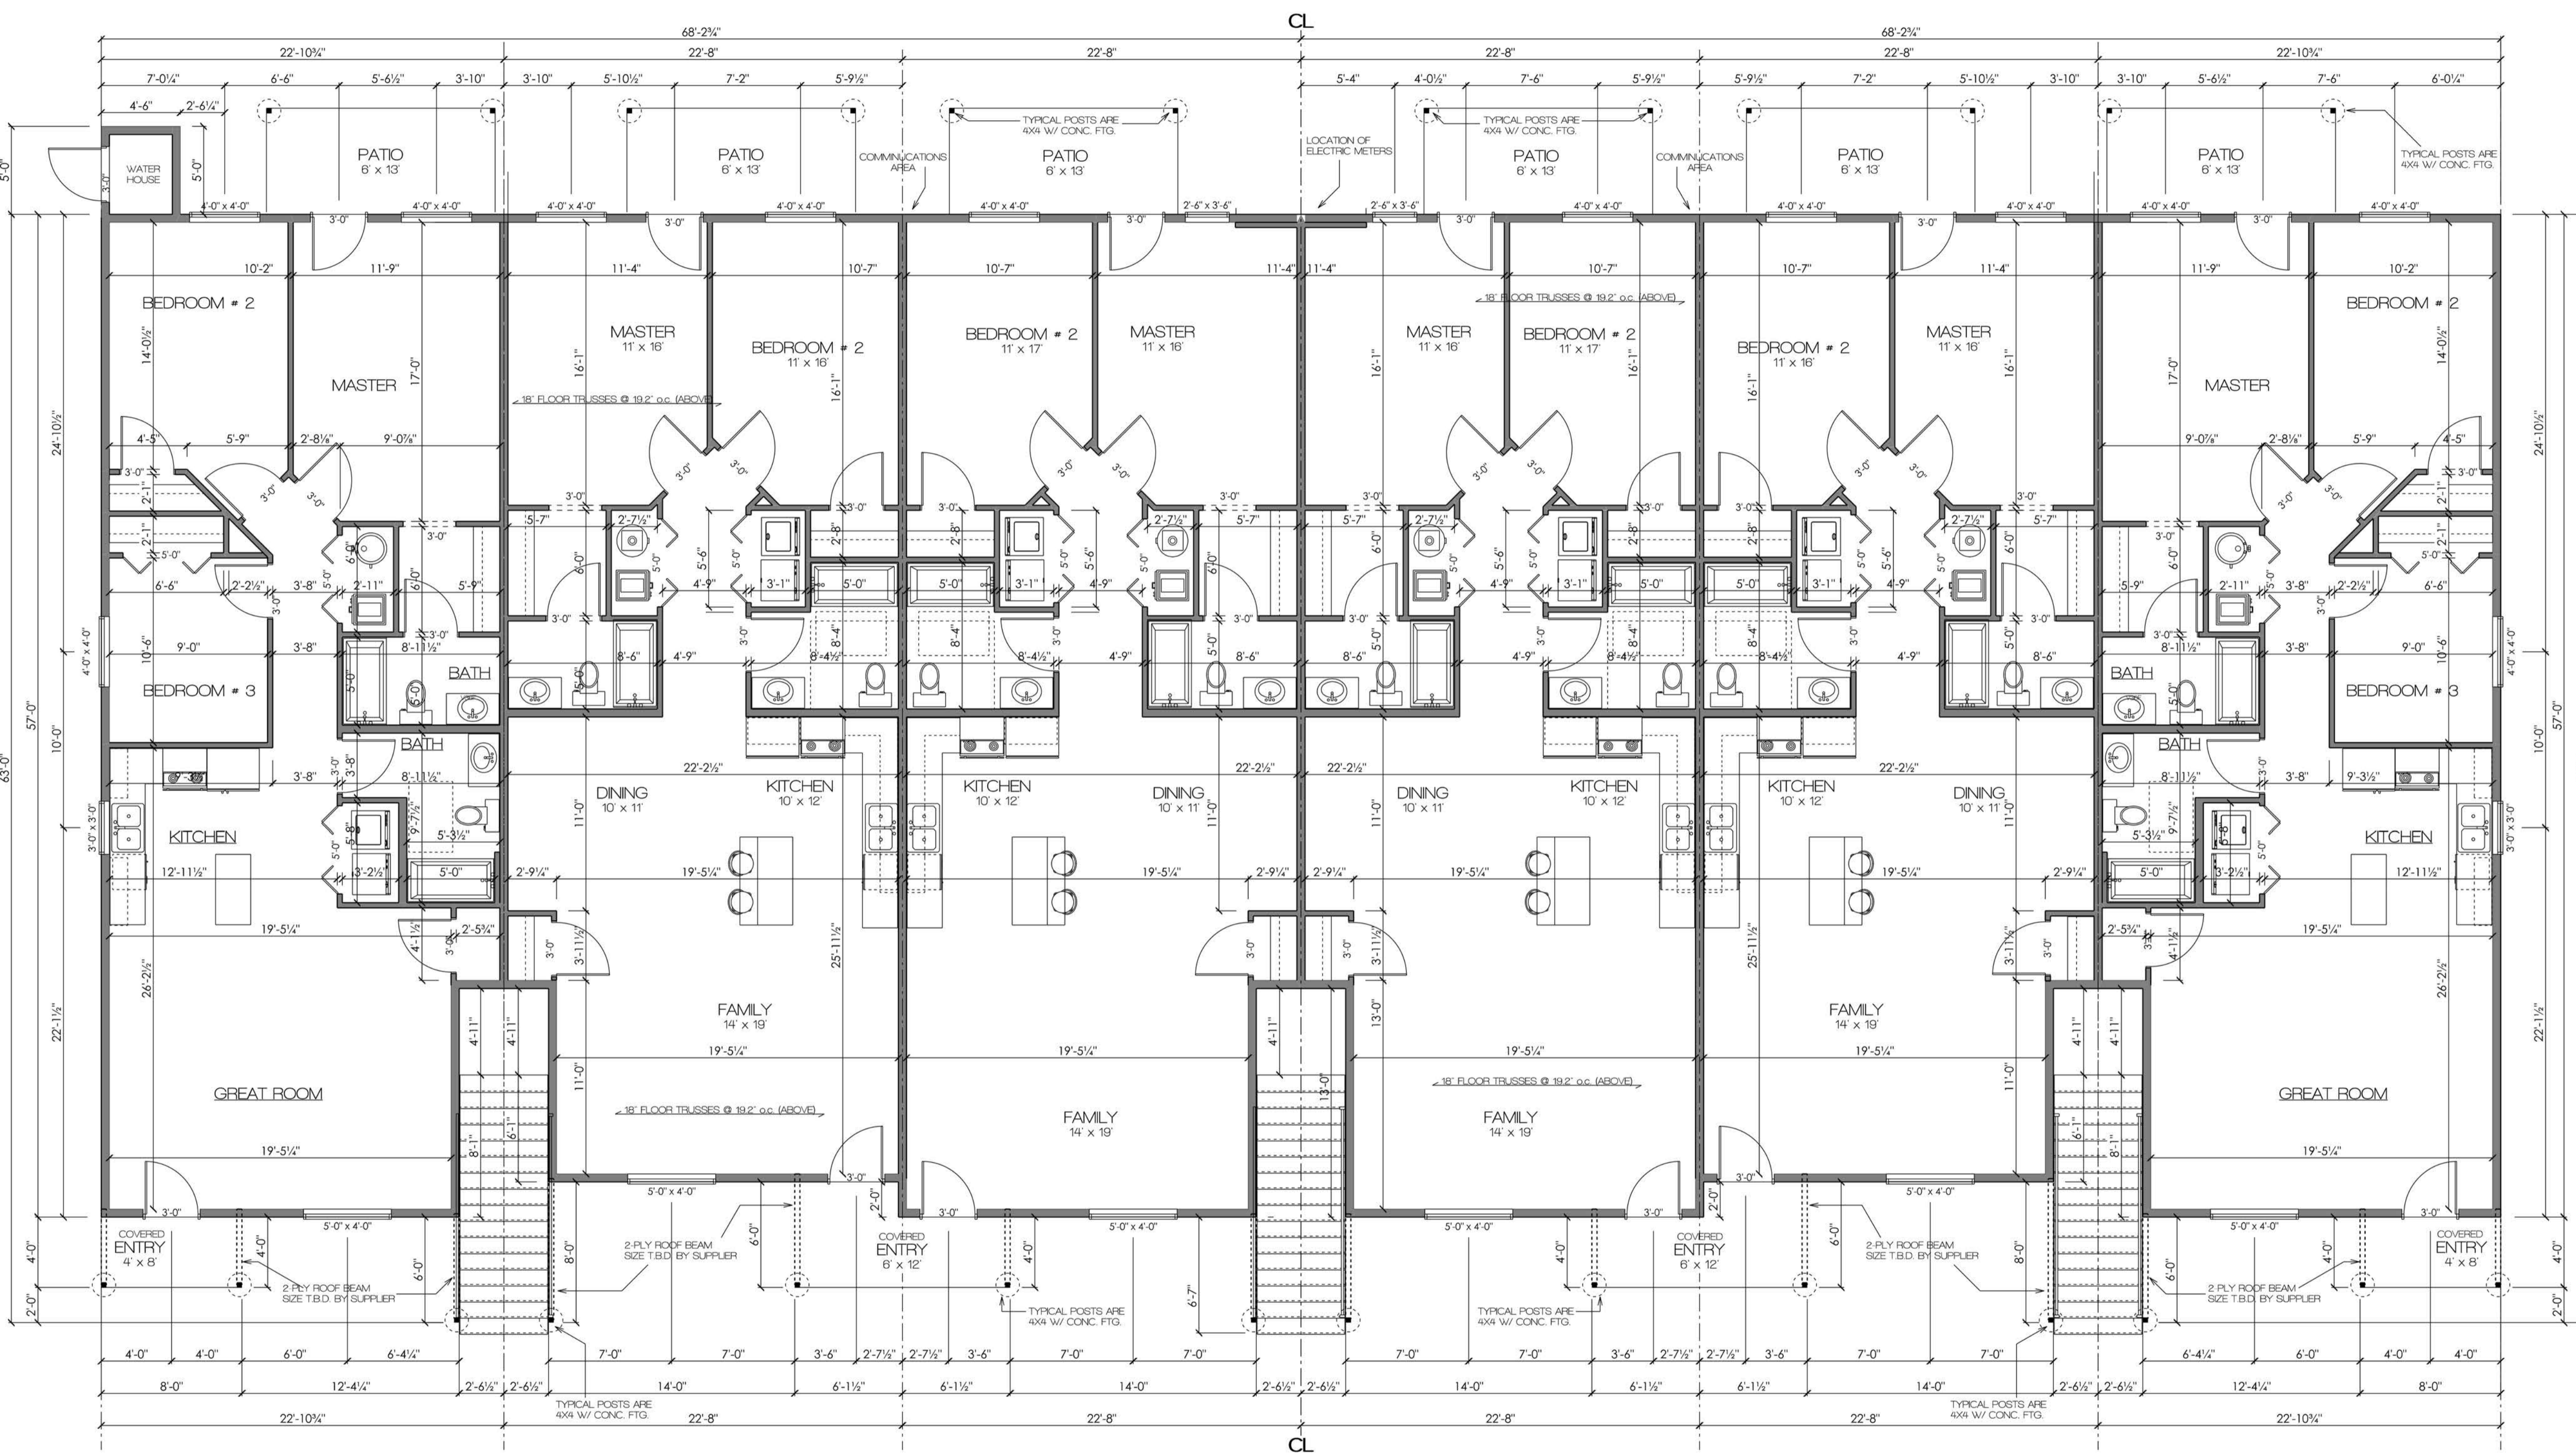

UNIT 1
TYPE B
3 BEDROOM

UNIT 2
TYPE B
2 BEDROOM

UNIT 3
TYPE B
2 BEDROOM

UNIT 4
TYPE A
2 BEDROOM

UNIT 5
TYPE B
2 BEDROOM

UNIT 6
TYPE B
3 BEDROOM

**1260 E MINNESOTA ST,
RAPID CITY, SD 57702**

AREA SCHEDULE	
NAME	AREA
UNIT 1	1272 sq ft.
UNIT 2	1219 sq ft.
UNIT 3	1260 sq ft.
UNIT 4	1260 sq ft.
UNIT 5	1219 sq ft.
UNIT 6	1272 sq ft.

MAIN FLOOR PLAN
SCALE: 3/16" = 1'-0"